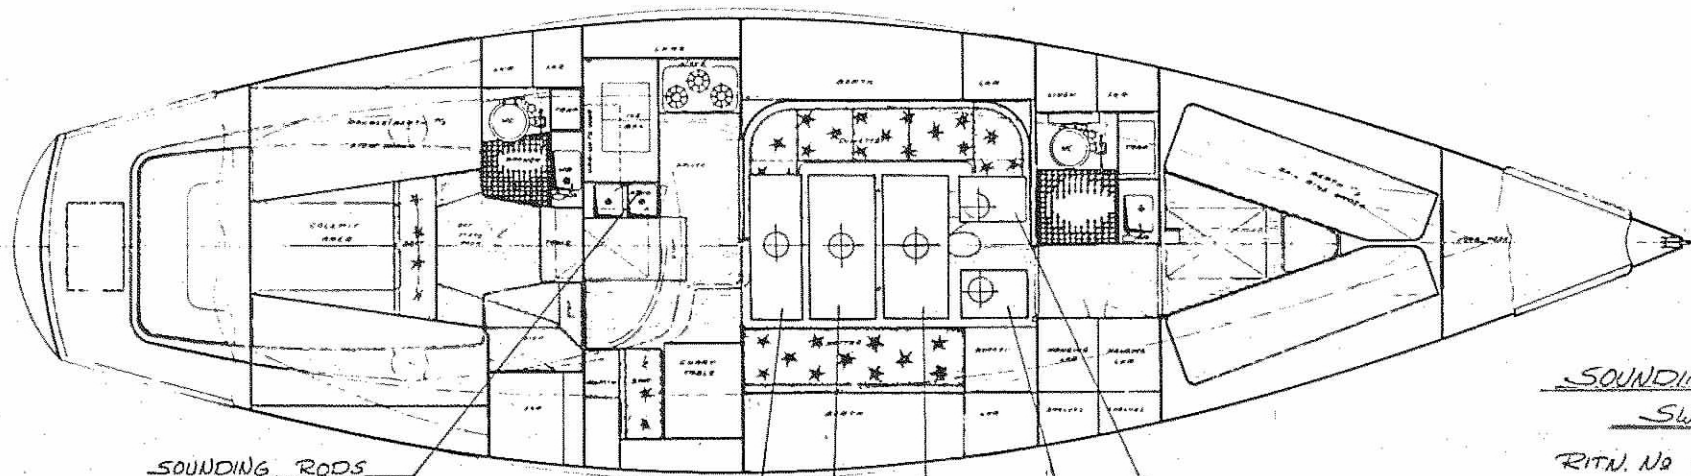

- ① FRESHWATER
- ② FUEL
- ③ FRESHWATER
- ④ FRESHWATER
- ⑤ FRESHWATER

SOUNDING TABLE
SWAN 48

RITN. No 4-51-099

1974 11, 13 d/low