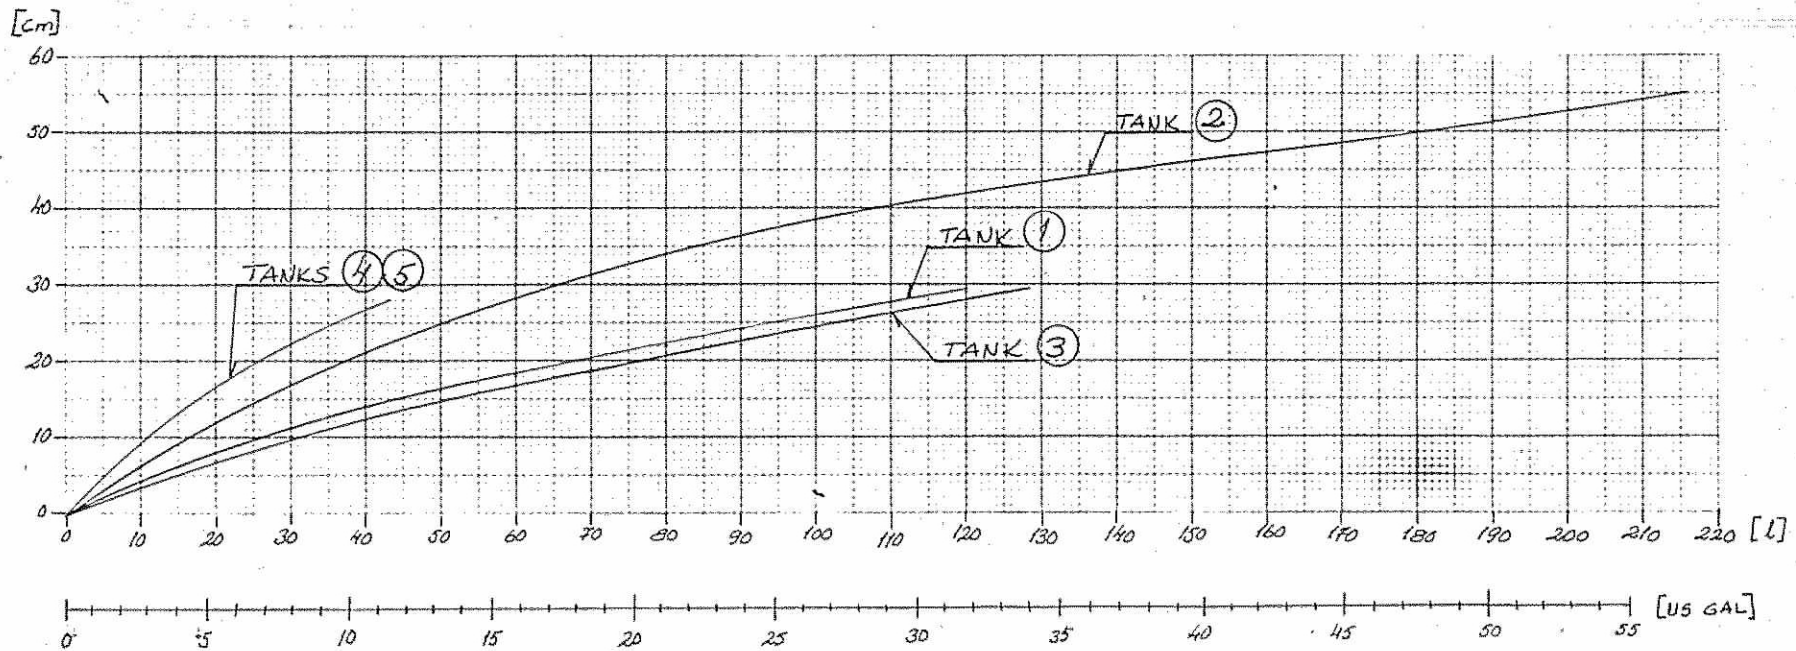

- ① FRESHWATER
- ② FUEL
- ③ FRESHWATER
- ④ FRESHWATER
- ⑤ FRESHWATER

SOUNDING TABLE
SWAN 48

RITN. No 4-51-099

1974 11, 13 d/low